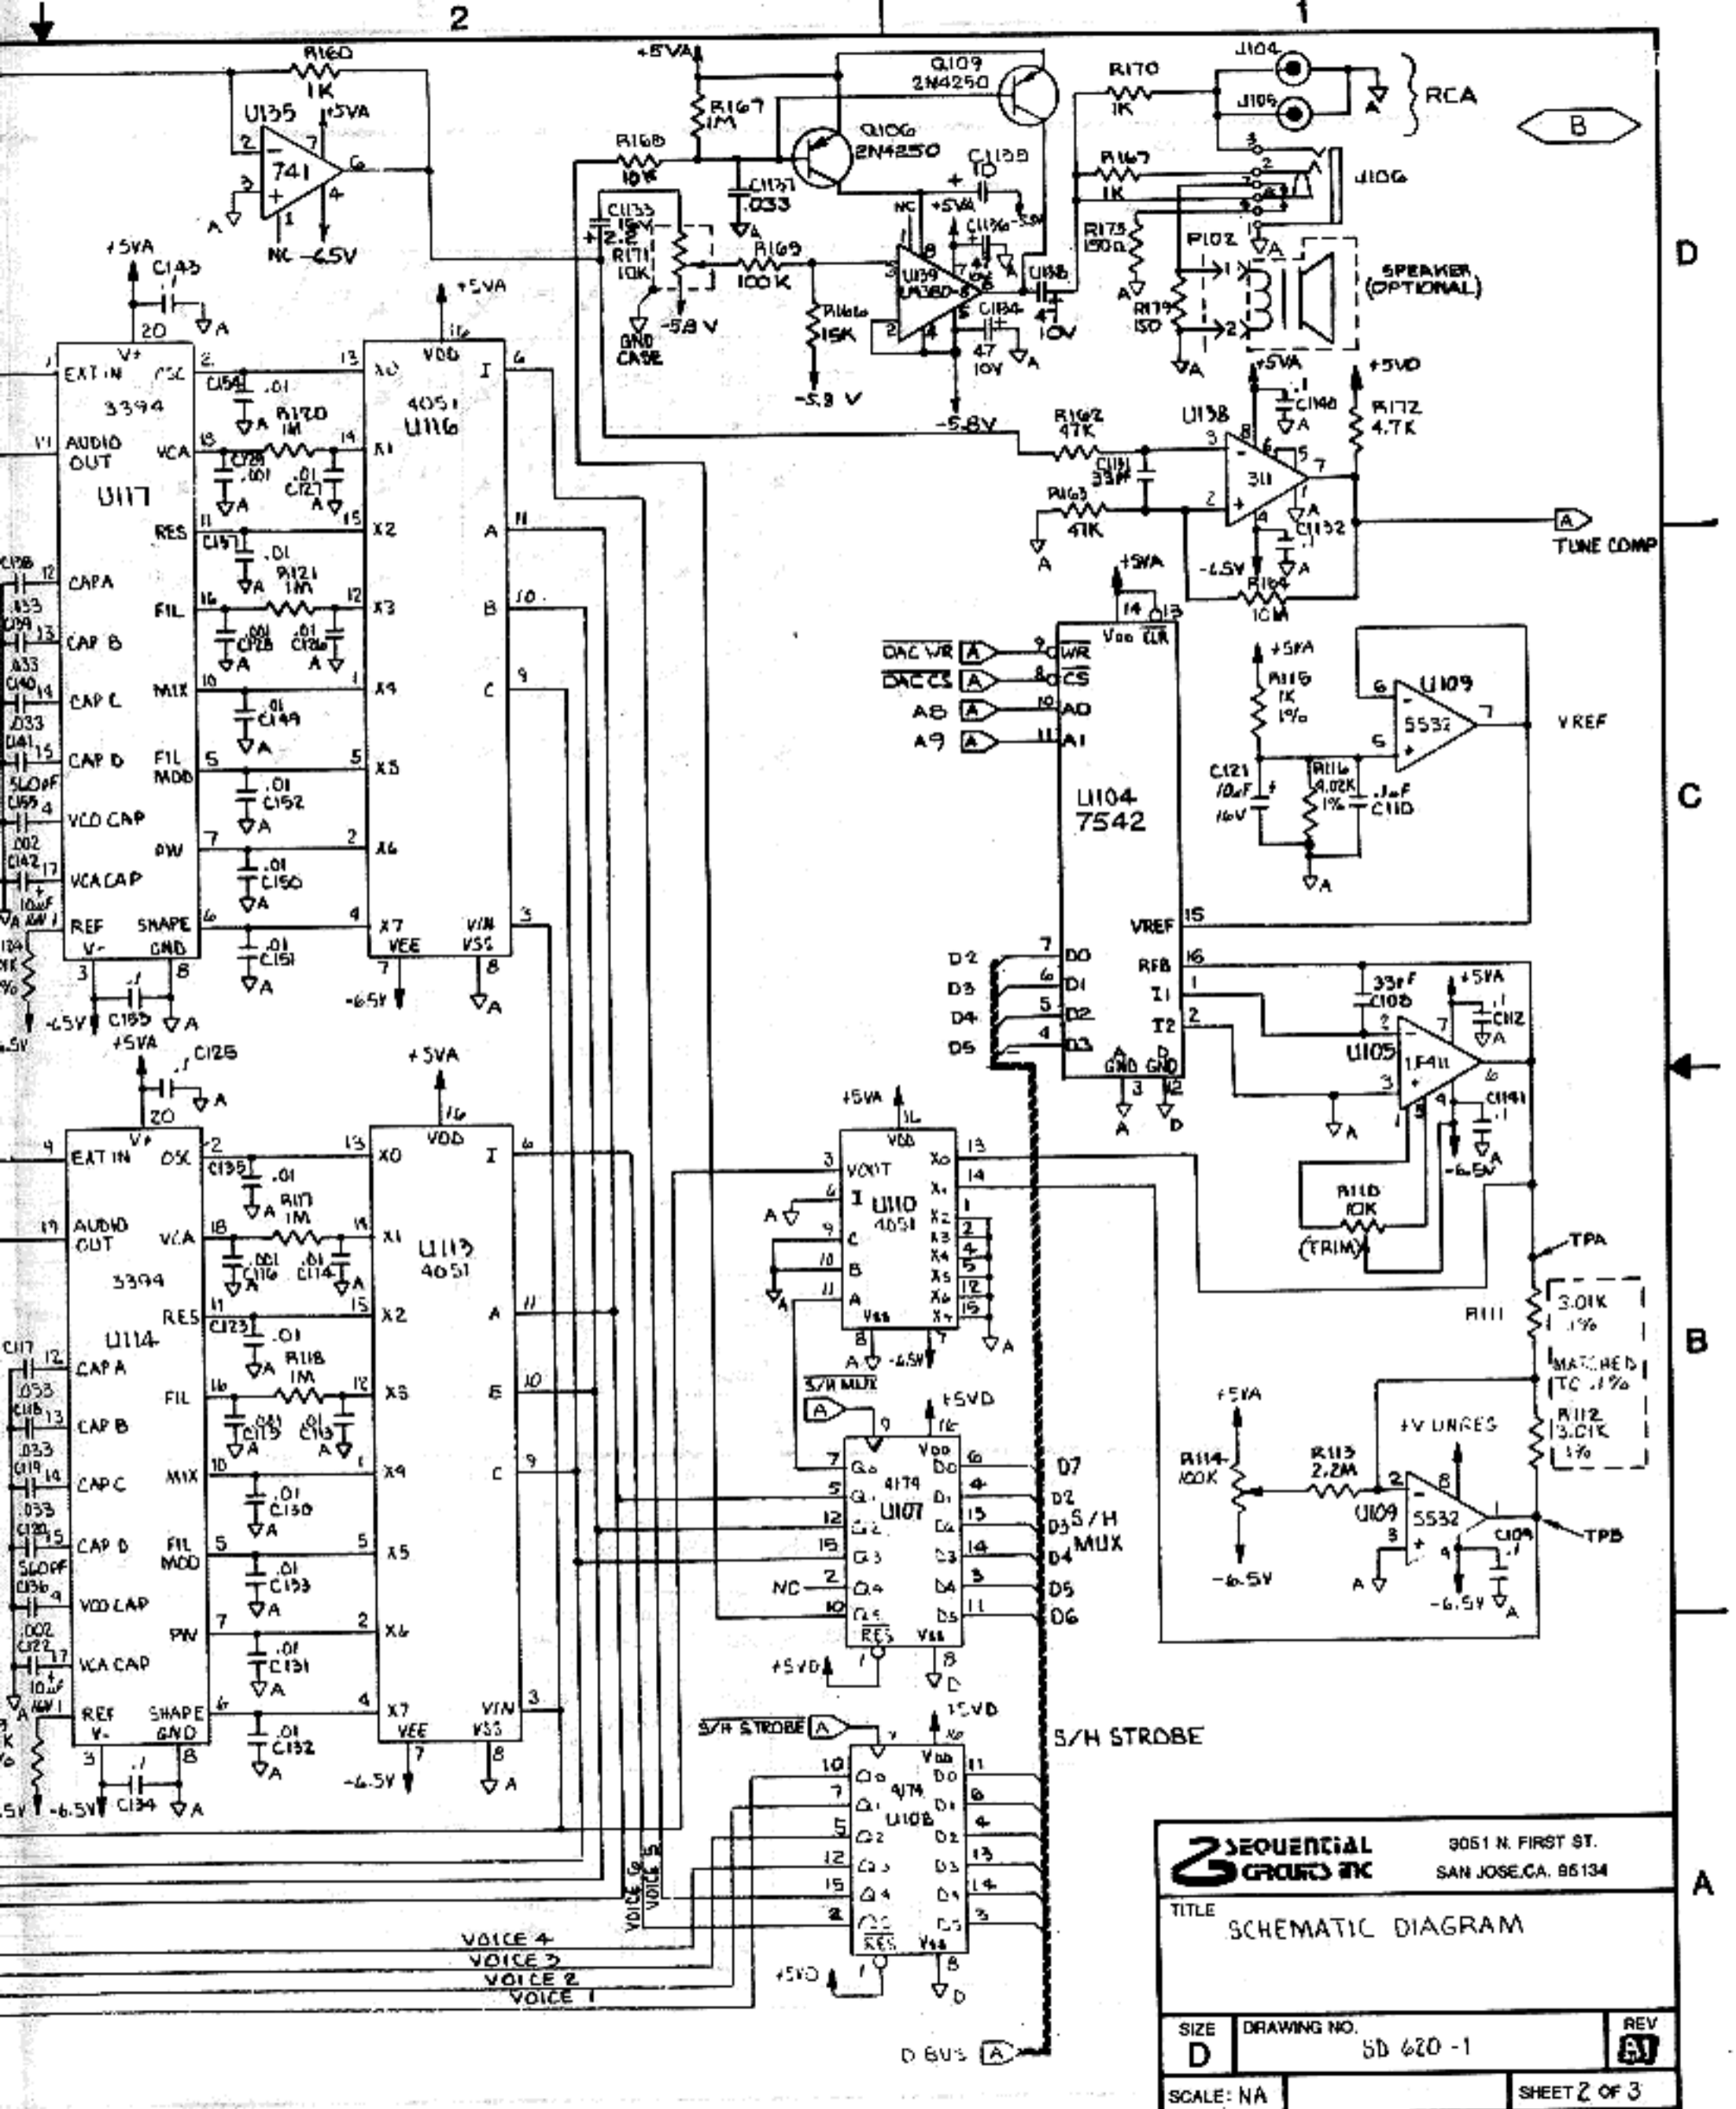

SEQUENTIAL		9051 N. FIRST ST.	
CIRCUITS INC.		SAN JOSE, CA. 95134	
TITLE SCHEMATIC DIAGRAM			
SIZE D	DRAWING NO. SD 620-1	REV BT	
SCALE: NA		SHEET 2 OF 3