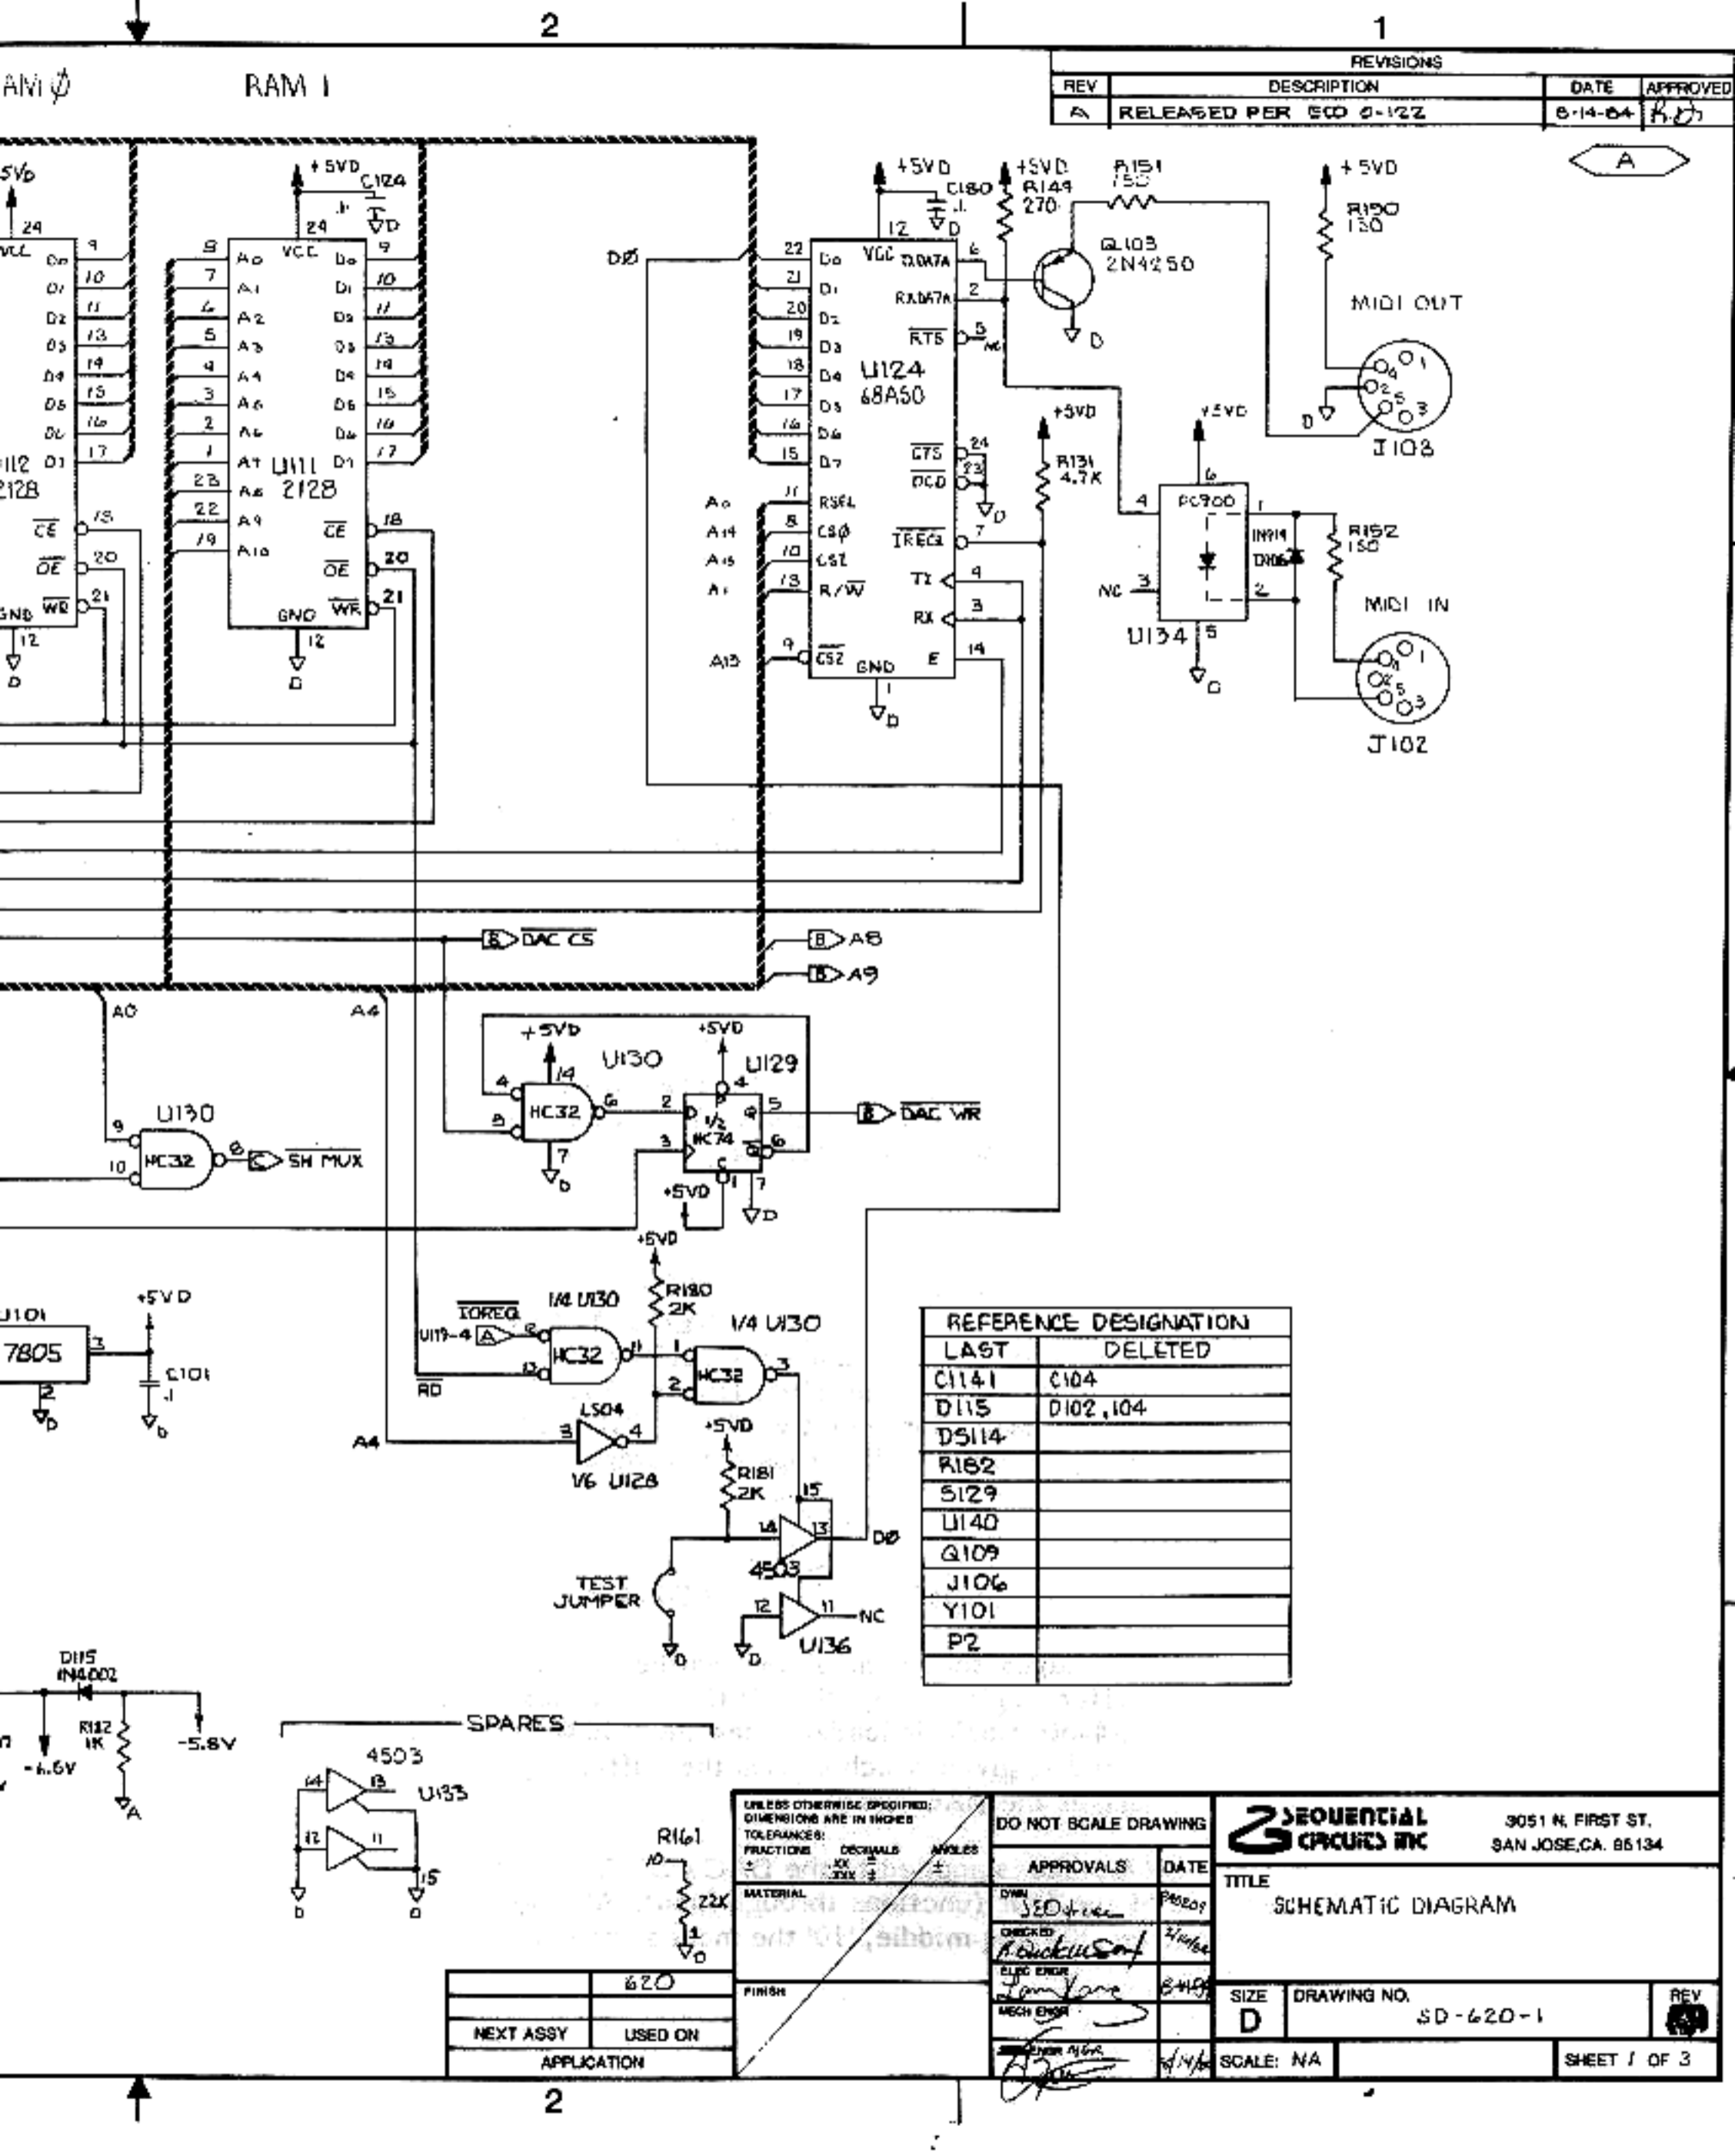

REVISIONS			
REV	DESCRIPTION	DATE	APPROVED
A	RELEASED PER ECO 2-122	8-14-84	R.D.

REFERENCE DESIGNATION	
LAST	DELETED
C1141	C104
D115	D102, 104
DS114	
R182	
S129	
U140	
Q109	
J106	
Y101	
P2	

UNLESS OTHERWISE SPECIFIED: DIMENSIONS ARE IN INCHES TOLERANCES: FRACTIONS DECIMALS ANGLES		
±	±	±
MATERIAL		
FINISH		

DO NOT SCALE DRAWING	
APPROVALS	DATE
DRAWN: SED/...	8/20/84
CHECKED: A. Duckus...	8/20/84
ELC ENGR: ...	8/19/84
MECH ENGR: ...	8/19/84

		3051 N. FIRST ST. SAN JOSE, CA. 95134	
TITLE			
SCHEMATIC DIAGRAM			
SIZE	DRAWING NO.	REV	
D	SD-620-1	A	
SCALE: NA	SHEET 1 OF 3		

620	FINISH
NEXT ASSY	USED ON
APPLICATION