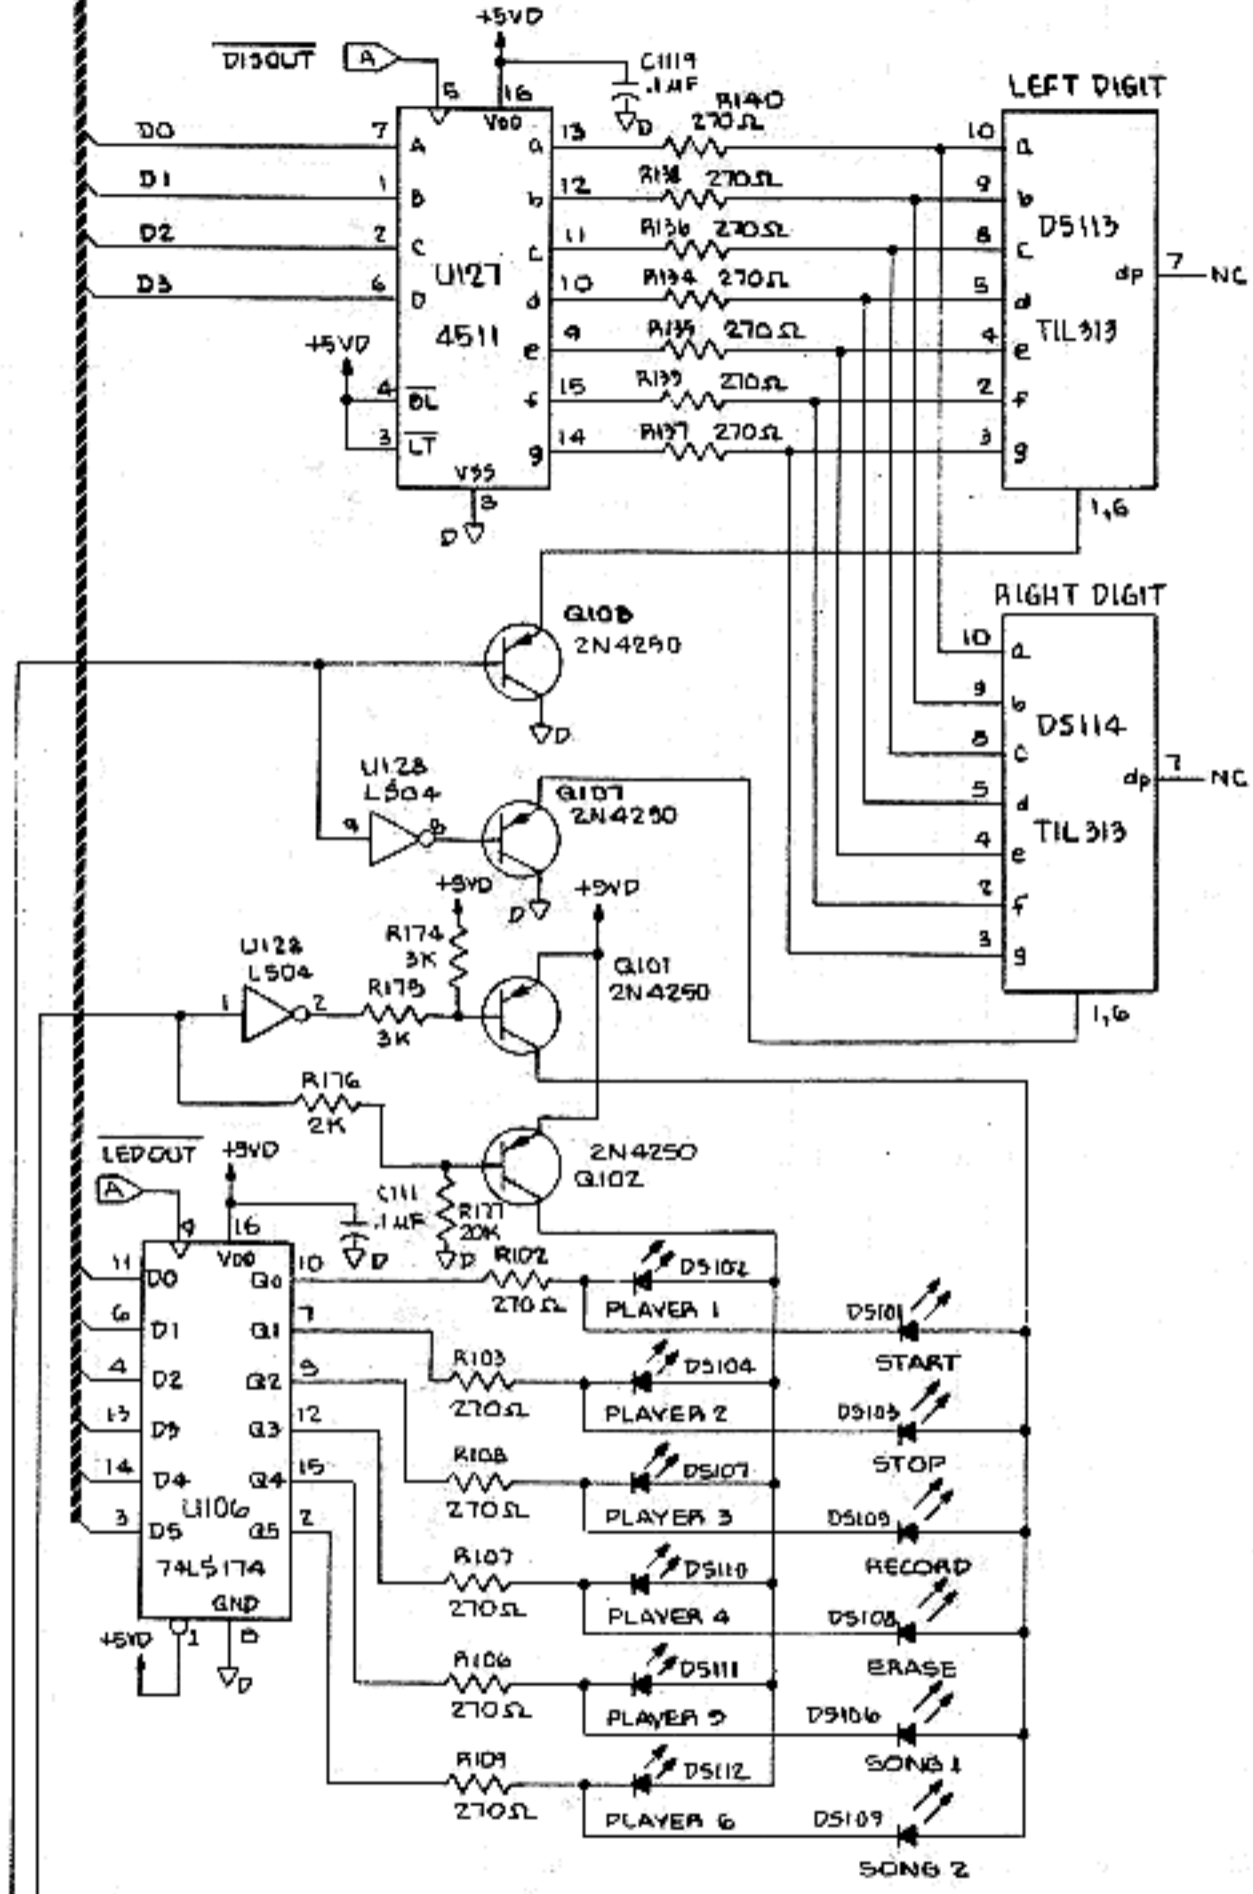

REVISIONS			
REV	DESCRIPTION	DATE	APPR

C

SEQUENTIAL CIRCUITS INC 3051 N. FIRST ST. SAN JOSE, CA. 95134

TITLE: SCHEMATIC DIAGRAM

SIZE: D	DRAWING NO.: SD 620-1	REVISION: 1
SCALE: N/A	SHEET 3 OF 3